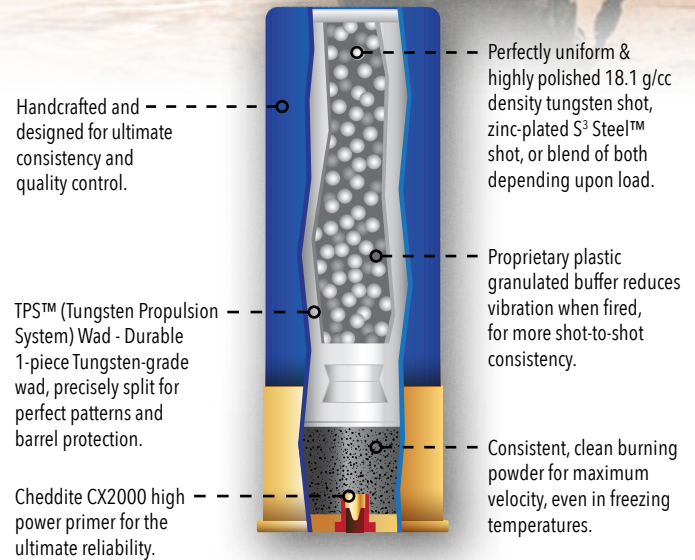

EXPERIENCE YOUR BEST SHOT.™

THE APEX WATERFOWL LINEUP

With our Waterfowl lineup, ultimate performance is guaranteed, no matter your choice. If you're a steel shooter, our S³ STEEL™ combines perfectly uniform pellets with the same TPST™ durable 1-piece Tungsten-grade wad design as our infamous TURKEY TSS for unmatched shot-to-shot consistency and maximum value. If you need a little extra distance at those heavy late season birds, our TSS/S³ STEEL™ BLEND packs 1/4oz of 18.1g/cc TSS with our S³ STEEL which helps saturate the pattern, virtually eliminating cripples. When compromise is not an option, our TSS line puts the most pellets on target and knocks them dead on impact at all ranges. Comes in 12, 20 and 28 gauges. 16 gauge and 410 bore available upon request.

APEX
AMMUNITION™

VETERAN OWNED
HANDCRAFTED IN THE USA

TUNGSTEN SUPER SHOT (TSS)

PRODUCT/SKU	GAUGE	LENGTH	SHOT SIZE	LOAD	VELOCITY	RNDS/BOX	RNDS/CASE	MSRP	UPC
Z-12	12	3"	9	1 oz	1550	10	100	\$69.99	859781007407
	12	3"	8	1 oz	1550	10	100	\$69.99	859781007438
	12	3"	7½	1 oz	1550	10	100	\$69.99	859781007391
Z-20	20	3"	9	¾ oz	1500	10	100	\$52.99	859781007483
	20	3"	8	¾ oz	1500	10	100	\$52.99	859781007537
	20	3"	7½	¾ oz	1500	10	100	\$52.99	859781007452
Z-28	28	2¾"	9	¾ oz	1350	10	100	\$52.99	850010408286
	28	2¾"	8	¾ oz	1350	10	100	\$52.99	850010408293
	28	2¾"	7½	¾ oz	1350	10	100	\$52.99	850010408316

Interactive Target:
Z-12 #8 at 40 yards

Ballistics Gel: WS-3 3" 1 oz #2
S³ Steel/¼ oz #9 TSS at 40 yards

PEX
AMMUNITION™

VETERAN OWNED

HANDCRAFTED IN THE USA